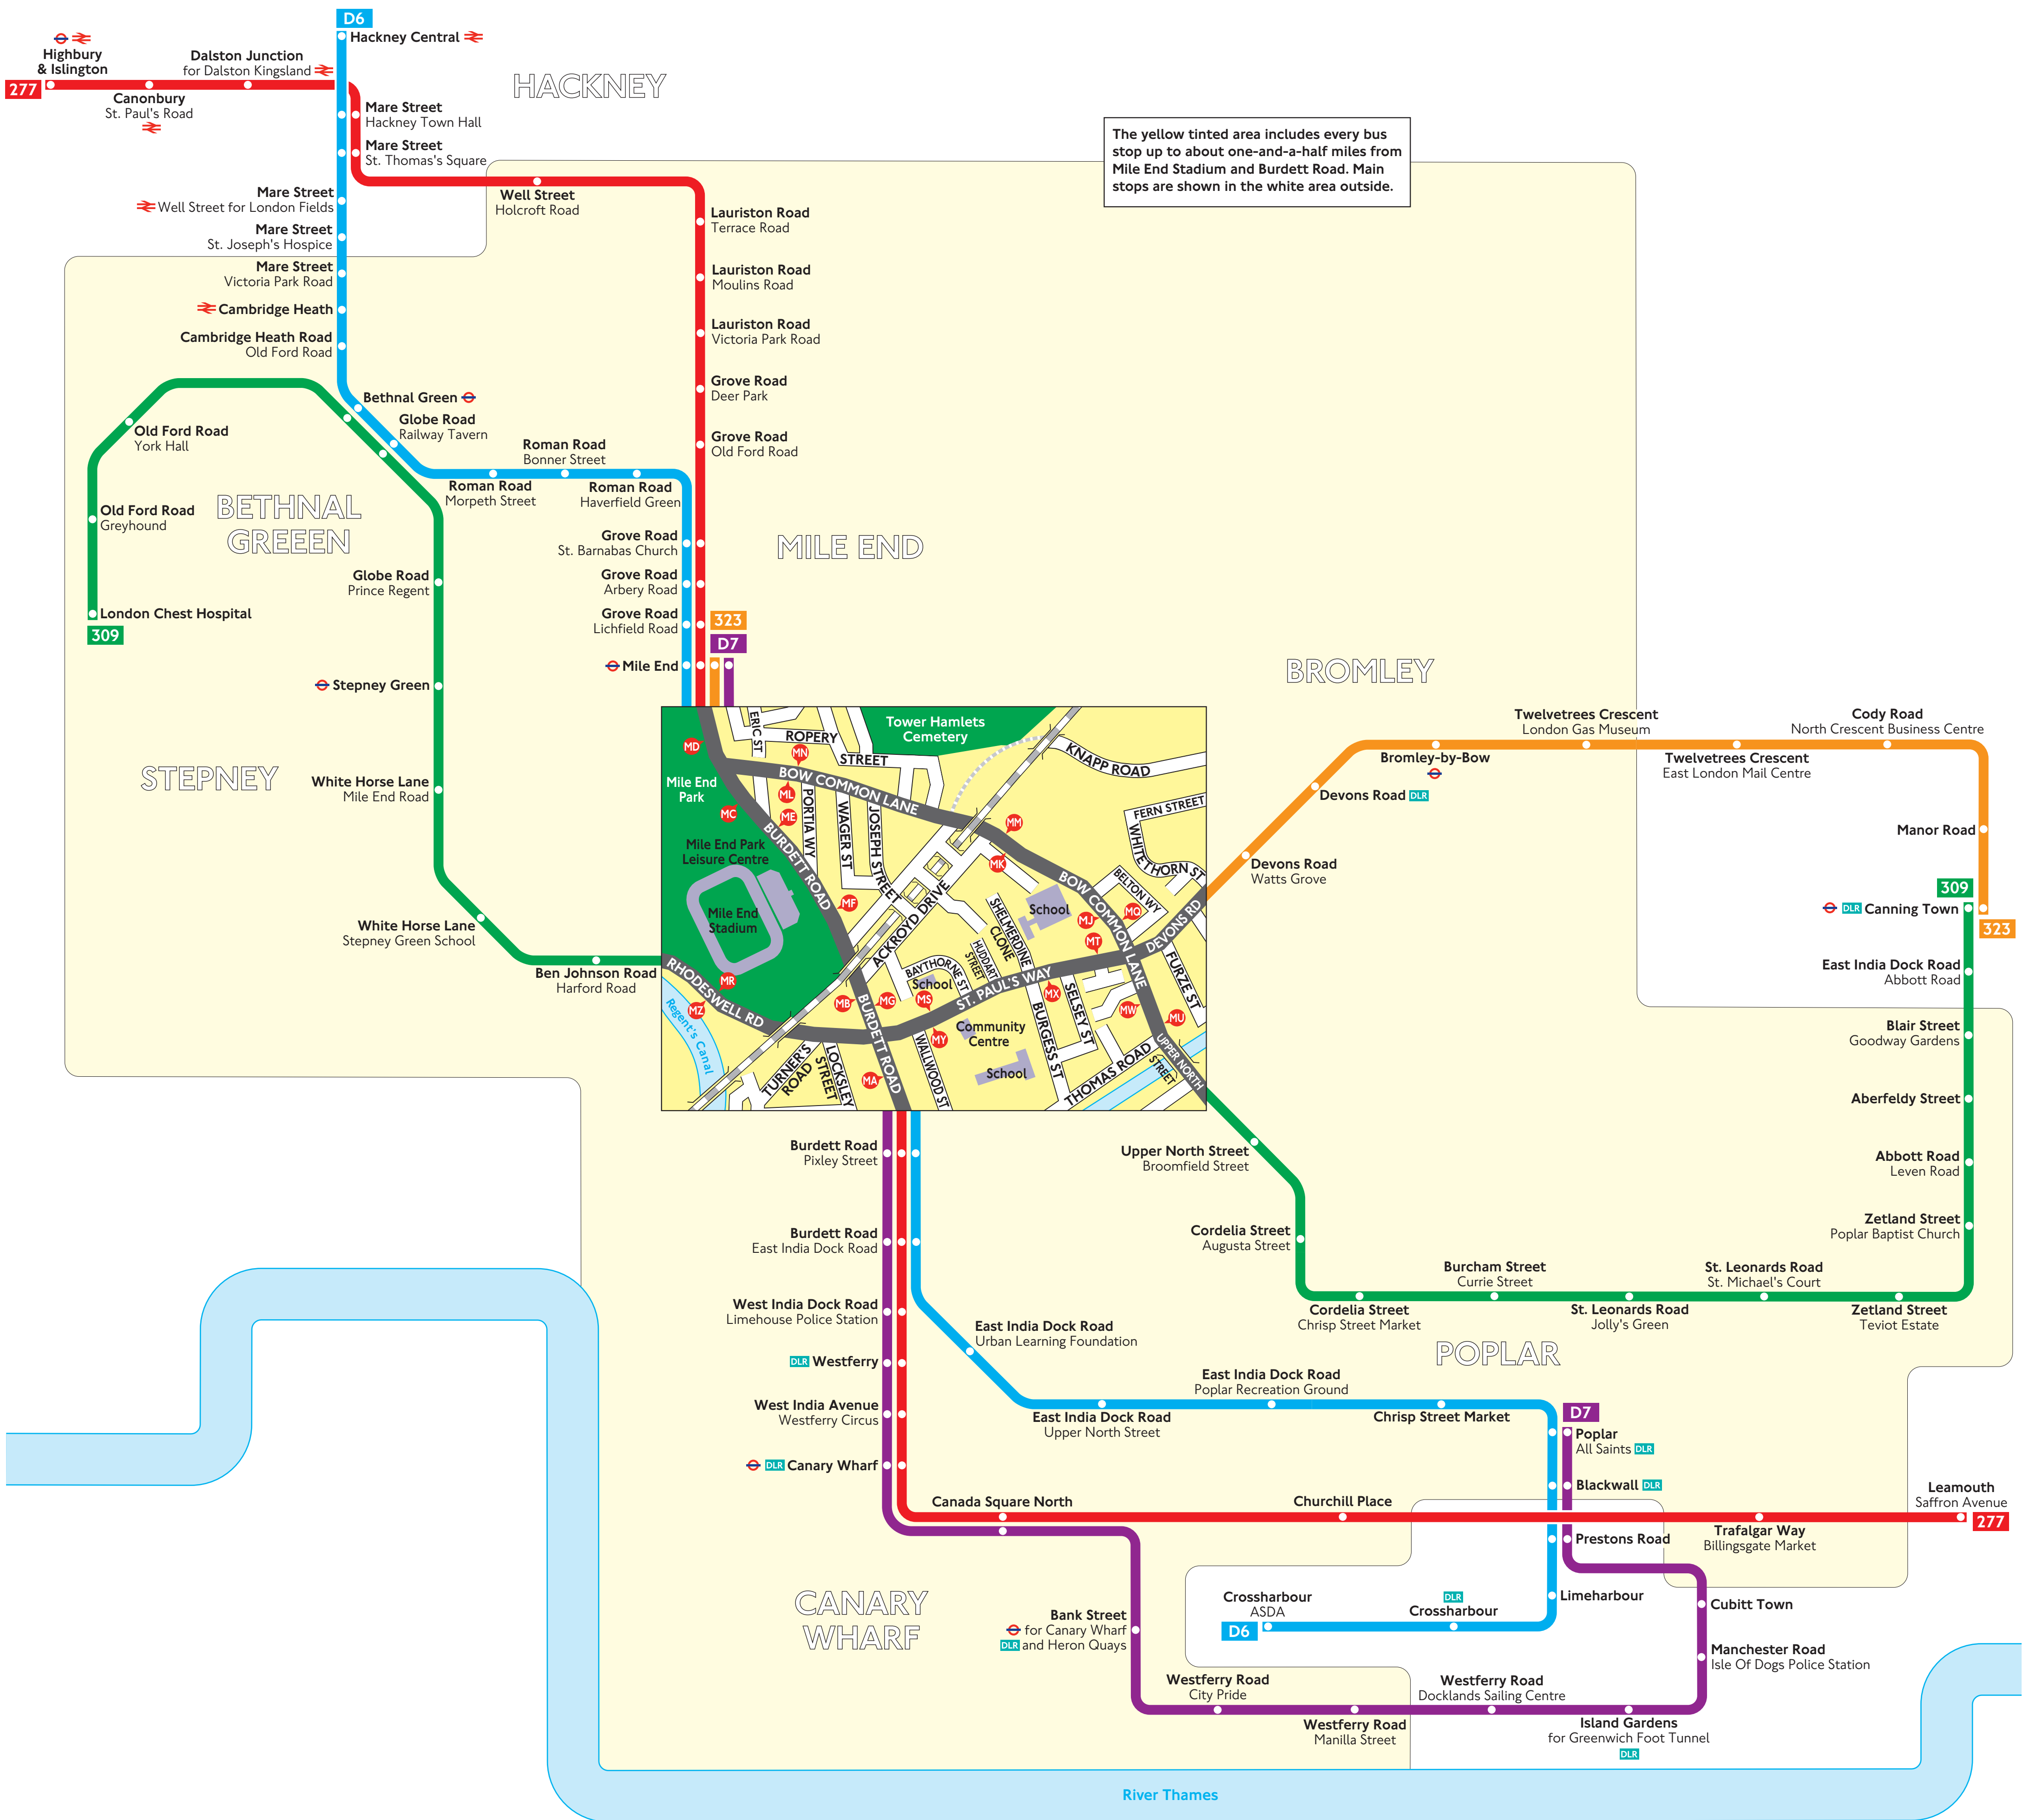

Buses from Mile End Stadium and Burdett Road

- Key**
- Connections with Underground
 - Connections with National Rail
 - Connections with Docklands Light Railway

A Red discs show the bus stop you need for your chosen bus service. The disc **A** appears on the top of the bus stop in the street (see map of town centre in centre of diagram).

Route finder

Day buses including 24-hour routes

Bus route	Towards	Bus stops
277	Highbury & Islington	MA MB MC MD
309	Leamouth	ME MF MG
309	Canning Town	MA MB MC MD
309	London Chest Hospital	ME MF MG
323	Canning Town	MA MB MC MD
323	Mile End	ME MF MG
D6	Crossharbour	MA MB MC MD
D6	Hackney	MA MB MC MD
D7	Mile End	MA MB MC MD
D7	Poplar	ME MF MG

Destination	Bus routes	Bus stops
E		
Devons Road	323	MA MB MC MD
Docklands Sailing Centre	D7	ME MF MG
E		
East India Dock Road Abbott Road	309	MA MB MC MD
East India Dock Road Poplar Recreation Ground Upper North Street and Urban Learning Foundation	D6	ME MF MG
G		
Globe Road Prince Regent	309	MA MB MC MD
Globe Road Railway Tavern	309	MA MB MC MD
	D6	MA MB MC MD
Grove Road Arbery Road, Lichfield Road and St. Barnabas Church	277, D6	MA MB MC MD
Grove Road Deer Park and Old Ford Road	277	MA MB MC MD
H		
Hackney Central	D6	MA MB MC MD
Highbury and Islington	277	MA MB MC MD
I		
Island Gardens	D7	ME MF MG
L		
Lauriston Road	277	MA MB MC MD
Leamouth Saffron Avenue	277	MA MB MC MD
Limeharbour	D6	ME MF MG
London Chest Hospital	309	MA MB MC MD
M		
Manchester Road Isle Of Dogs Police Station	D7	ME MF MG
Manor Road	323	MA MB MC MD
Mare Street Hackney Town Hall St. Thomas's Square	277, D6	MA MB MC MD
Mare Street St. Joseph's Hospice, Victoria Park Road and Well Street for London Fields	D6	MA MB MC MD